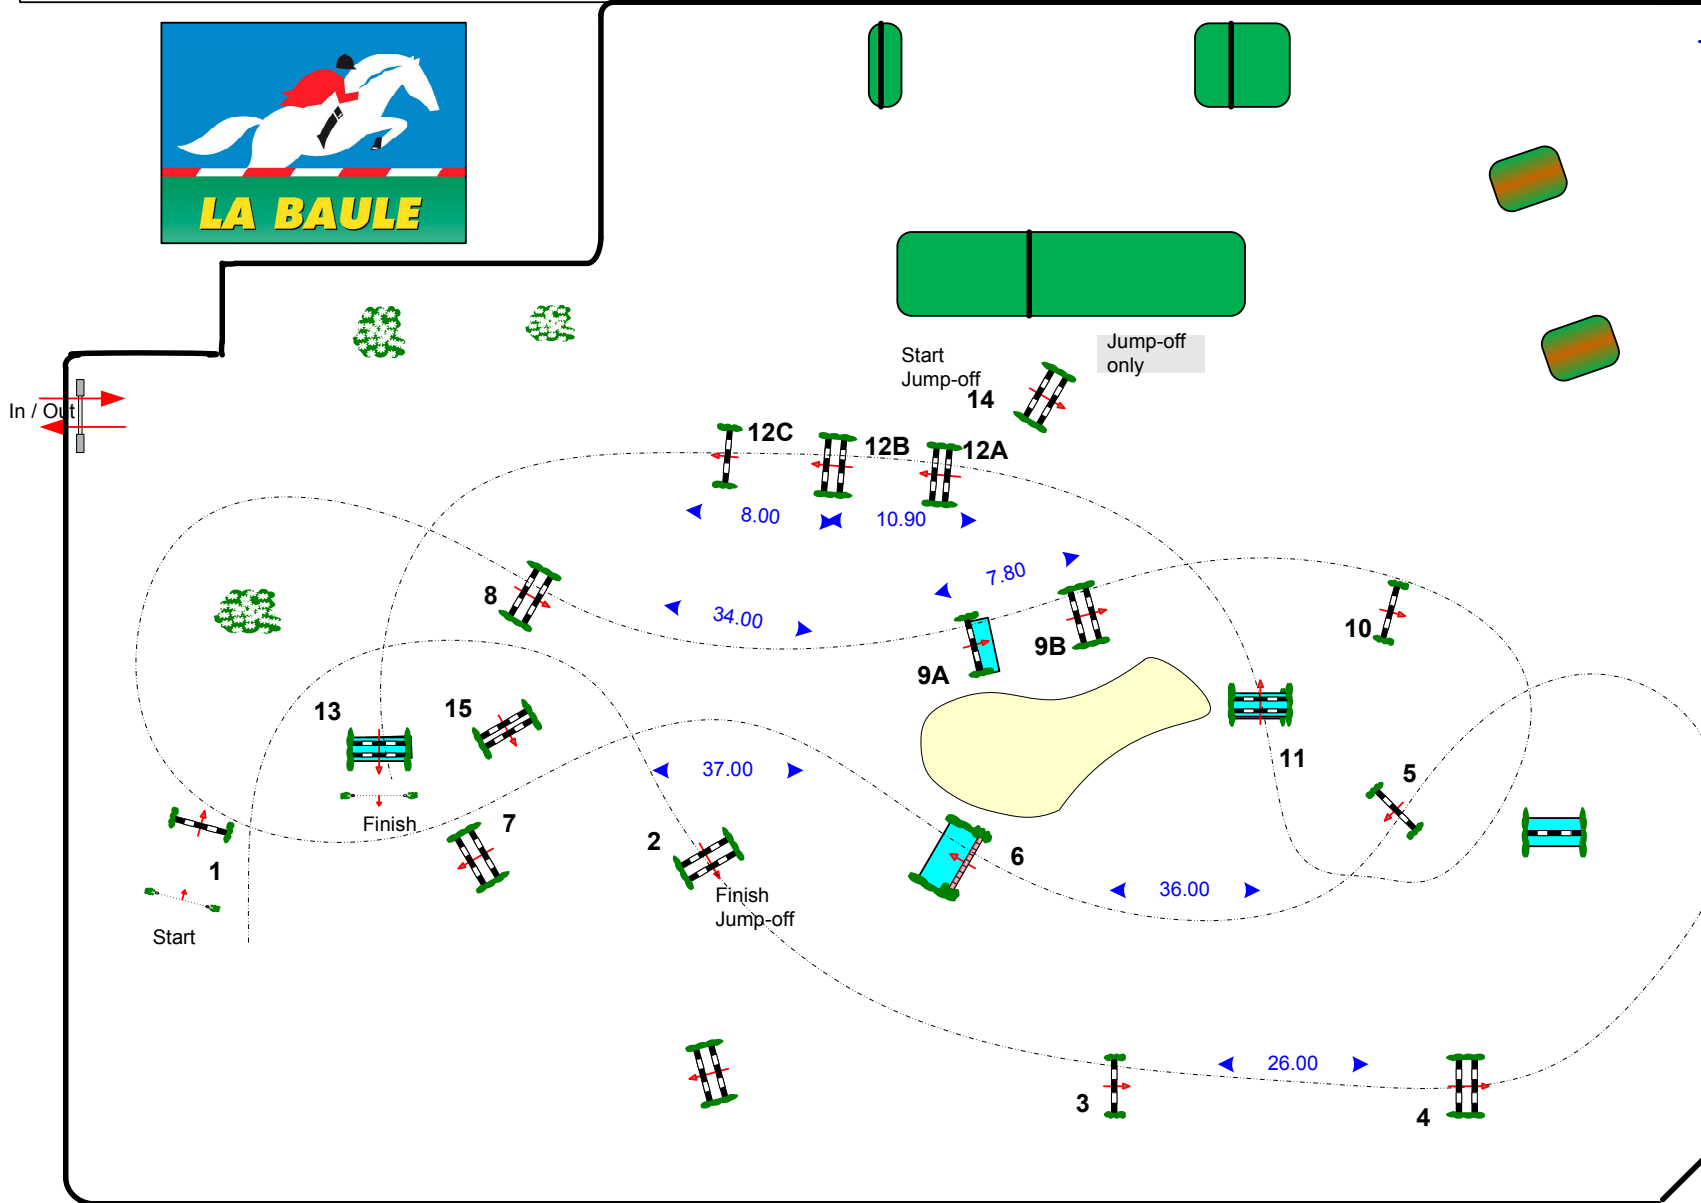

EP N°18

Grand Prix Longines Ville de La Baule

Competition with one jump-off

dimanche 13 mai 2012

Start: 12.30

Table: A
National RG:
FEI RG / Art. 238.2.2
Height: 1,60 m

Speed: 400 m/min

Length: 0 m
Time allowed: 0 sec
Time limit: 0 sec

Obstacles: 13
Efforts: 16
Penalty sec
Closed combination:

1st Jump-off:
14.10.11.12BC.15.1.2.
Length: 300 m
Time allowed: 45 sec
Time limit: 90 sec

Course Designer
Frédéric Cottier

Assistants: Grégory BODO
Michel JULIAC
Michel ISMALUN
Yann THOMAS