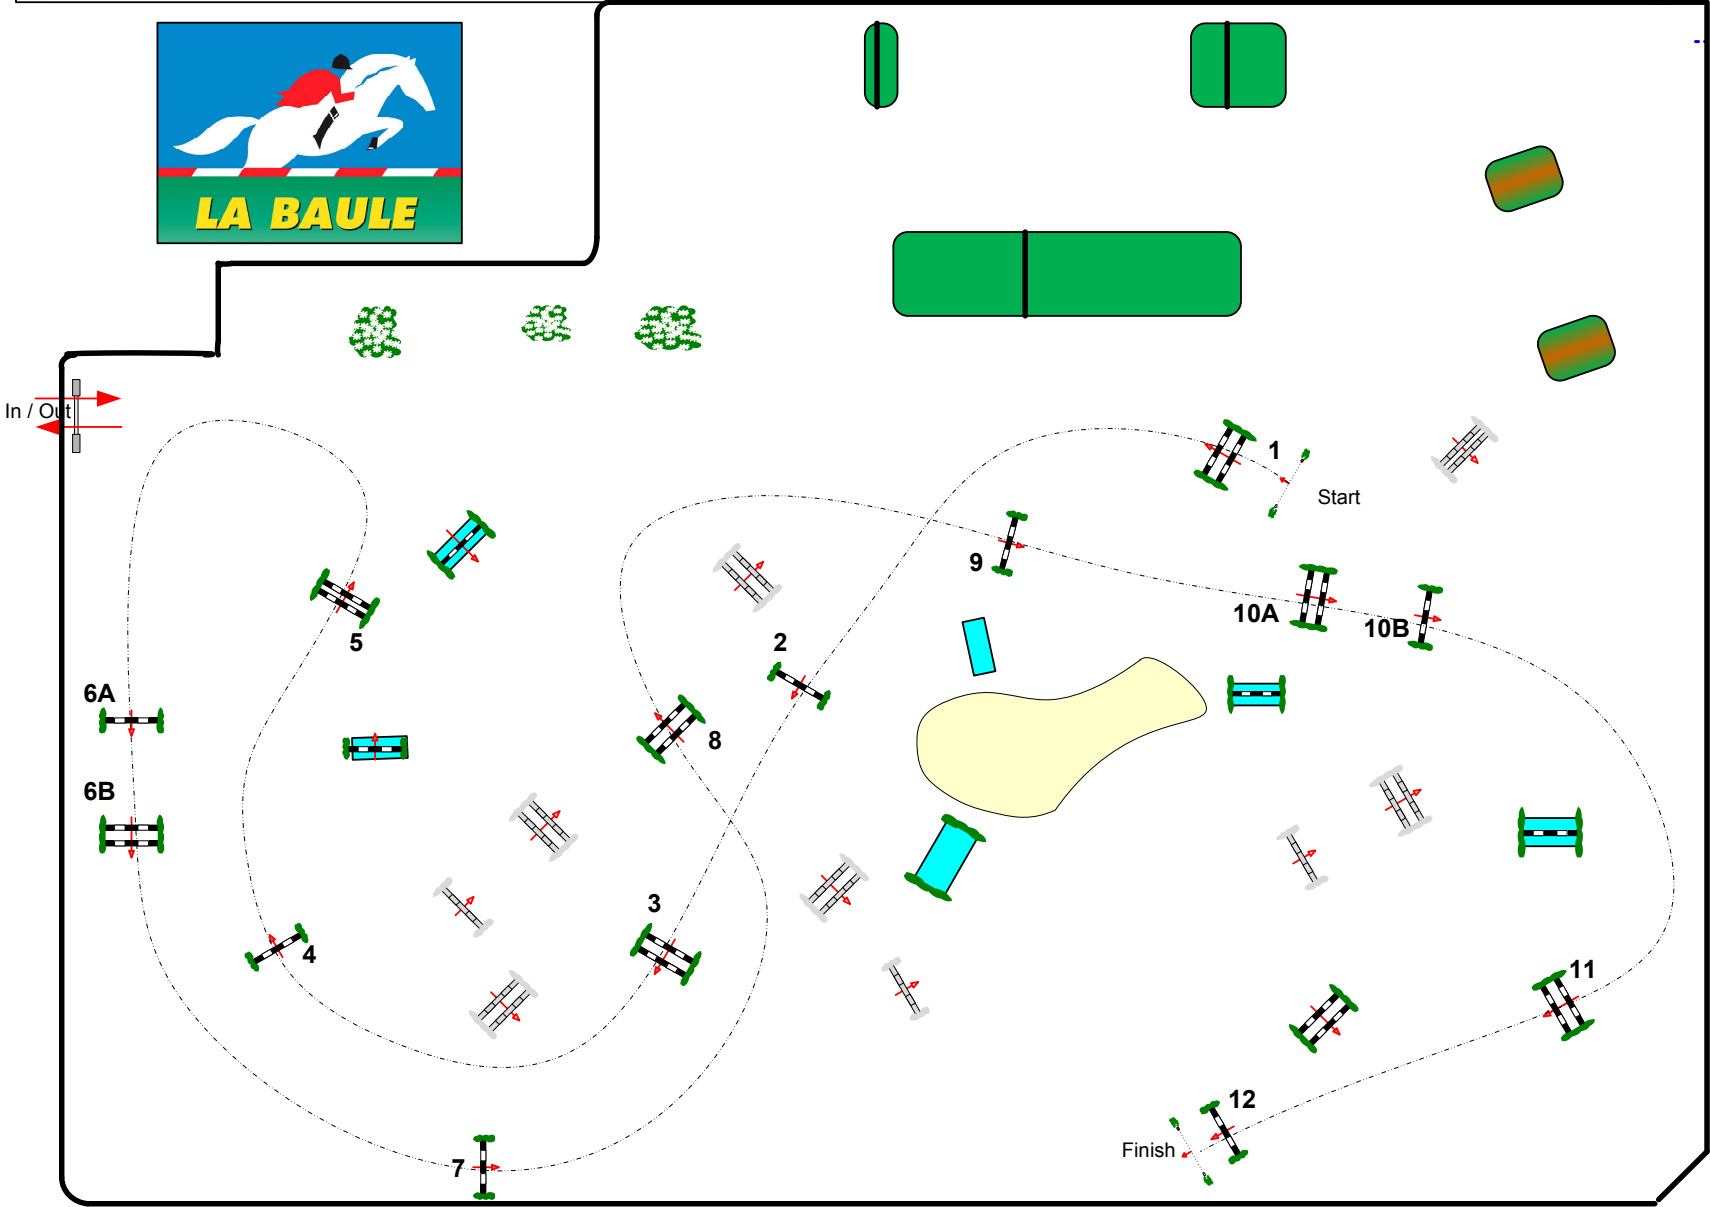

La Baule
CSIO *** de France 2014**
Stade François André

EP N°3

Prix Echo de la Presqu'île
Competition against the clock
jeudi 15 mai 2014
Start: 13:00

Table: A
 National RG:
 FEI RG / Art. 238.2.1
 Height: 1,40 m

Speed: 350 m/min
 Length: 420 m
 Time allowed: 72 sec
 Time limit: 144 sec

Obstacles: 12
 Efforts: 14
 Penalty sec
 Closed combination:

Length: m
 Time allowed: sec
 Time limit: sec

Course Designer
Frédéric Cottier